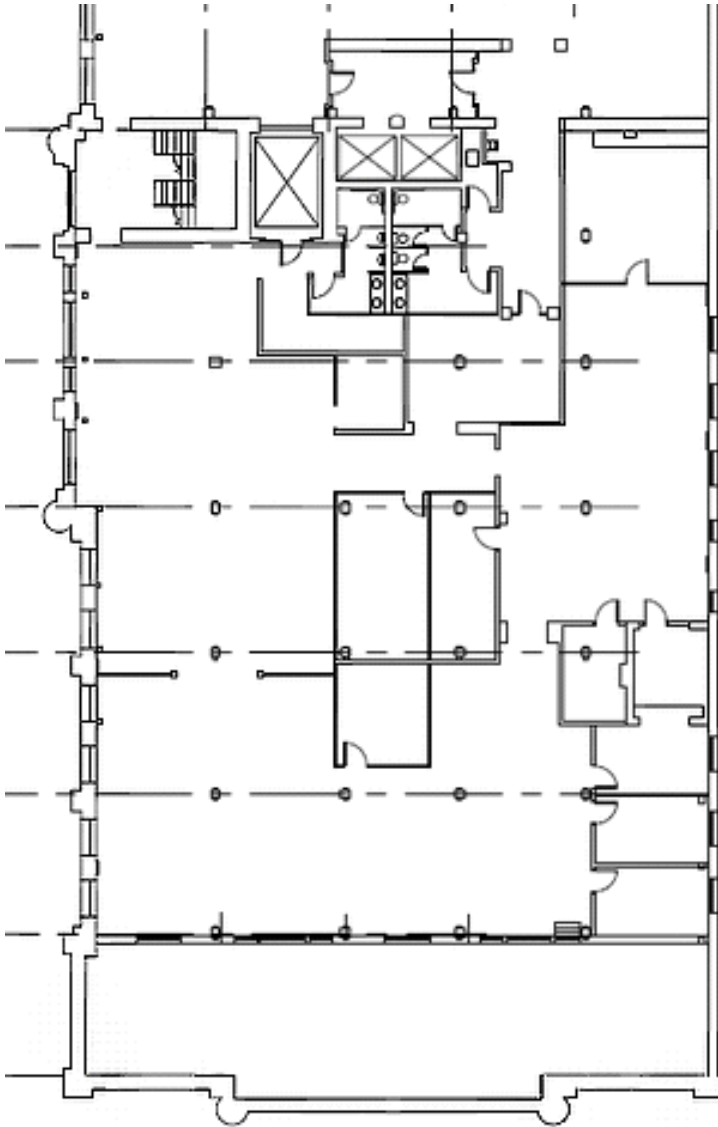

## 1310 Papin St. - 4th Floor

**9,300 ± sq. ft. - \$12.50 per sq. ft. Full Service  
Can combine with Fifth Floor via interior stair**

**DUFFE  
NUERNBERGER  
REALTY**

1425 South 18th Street  
St. Louis, Missouri 63104  
314-771-5335