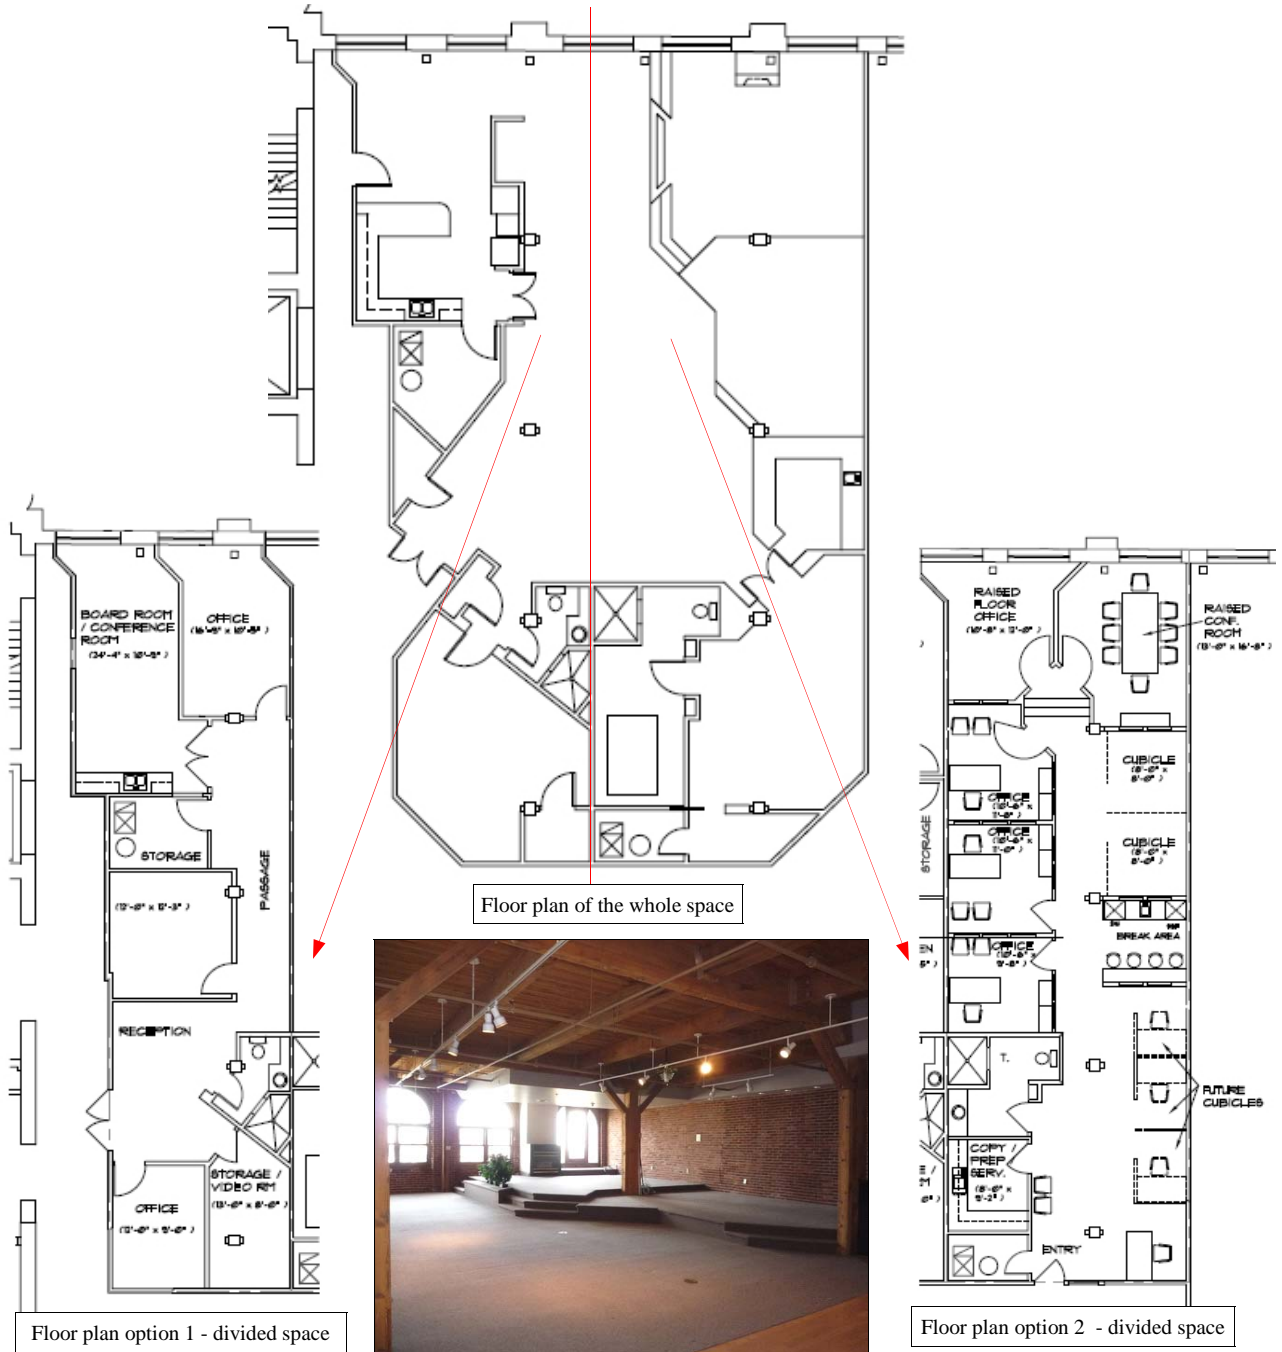

1310 Papin St. - 4th Floor Separate Office

1,500 - 3,500 ± sq. ft. - \$14.00 per sq. ft. Full Service
2,200 sq. ft. LEASED

**DUFFE
NUERNBERGER
REALTY**

1425 South 18th Street
St. Louis, Missouri 63104
314-771-5335