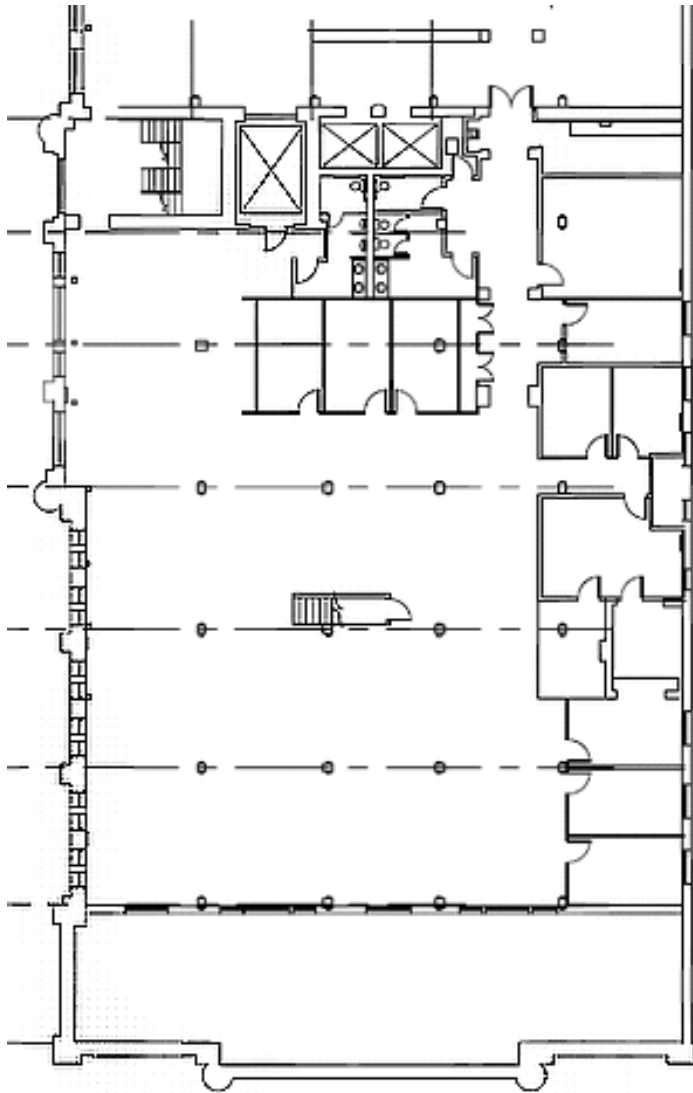

1310 Papin St. - 5th Floor

**9,300 ± sq. ft. - \$12.50 per sq. ft. Full Service
Can combine with Fourth Floor via interior stair**

**DUFFE
NUERNBERGER
REALTY**

1425 South 18th Street
St. Louis, Missouri 63104
314-771-5335