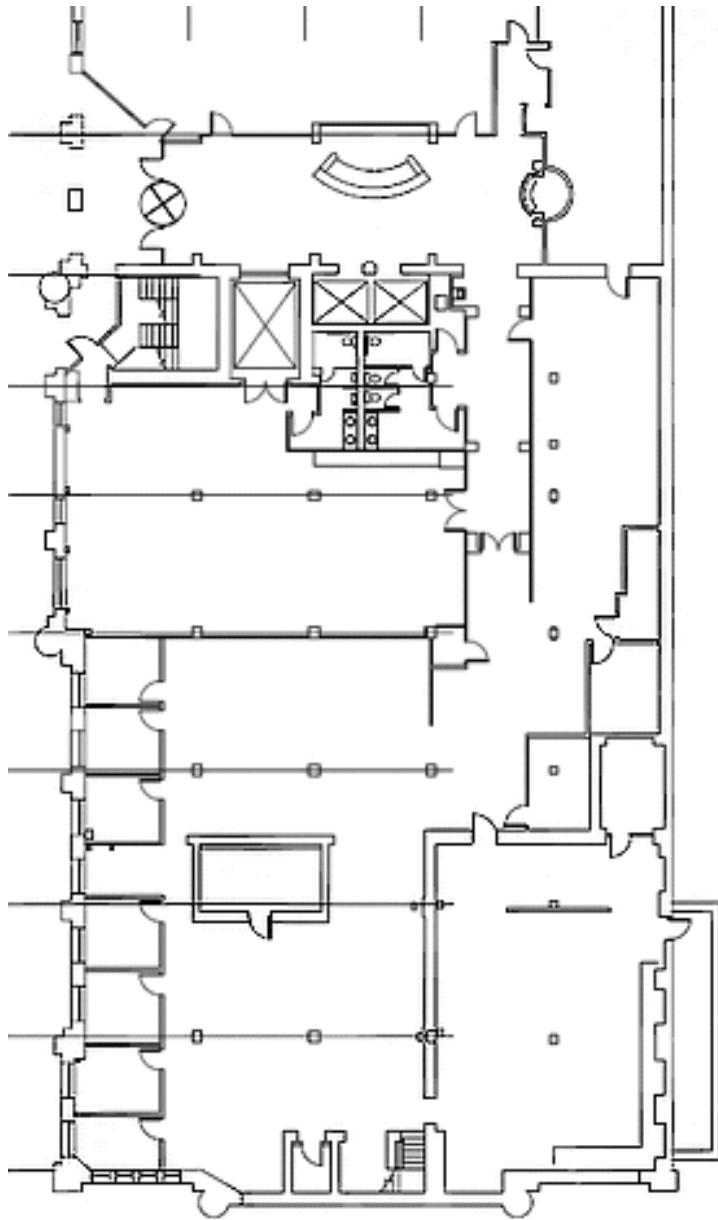

1310 Papin St. - Ground Floor

10,600 ± sq. ft. - \$12.50 per sq. ft. Full Service
Can combine with First Floor

**DUFFE
NUERNBERGER
REALTY**

1425 South 18th Street
St. Louis, Missouri 63104
314-771-5335

CONTACT: