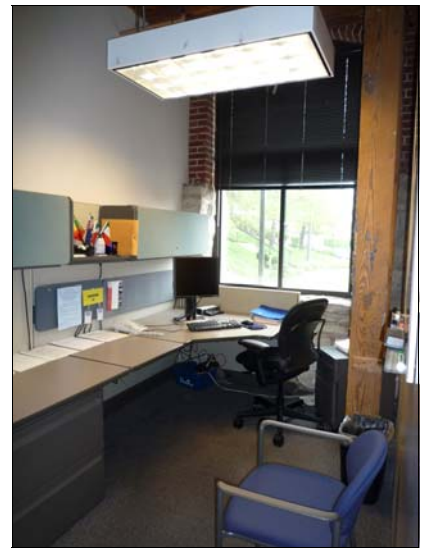

1310 Papin St. - Ground Floor

10,600 ± sq. ft. - \$12.50 per sq. ft. Full Service
Can combine with First Floor

**DUFFE
NUERNBERGER
REALTY**

1425 South 18th Street
St. Louis, Missouri 63104
314-771-5335

CONTACT: