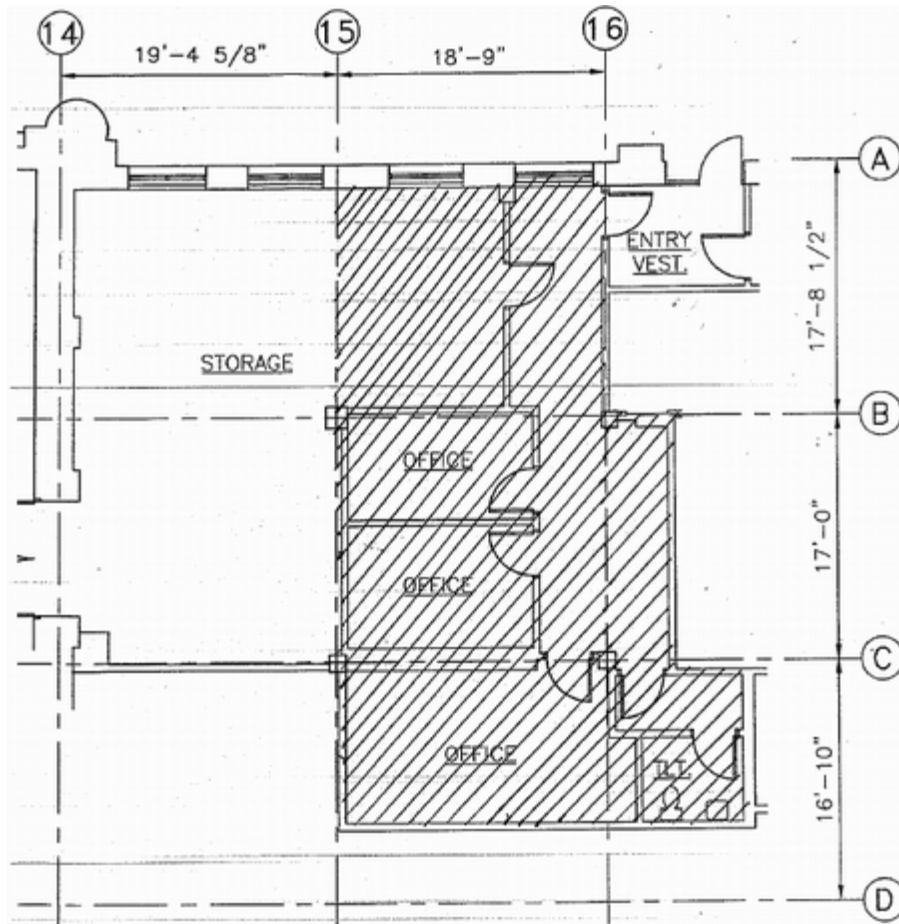

1310 Papin St. - Ground Floor Separate Entry

1,100 ± sq. ft. - \$14 per sq. ft. Full Service

**DUFFE
NUERNBERGER
REALTY**

1425 South 18th Street
St. Louis, Missouri 63104
314-771-5335

CONTACT:

Susan Sauer
314-571-7654