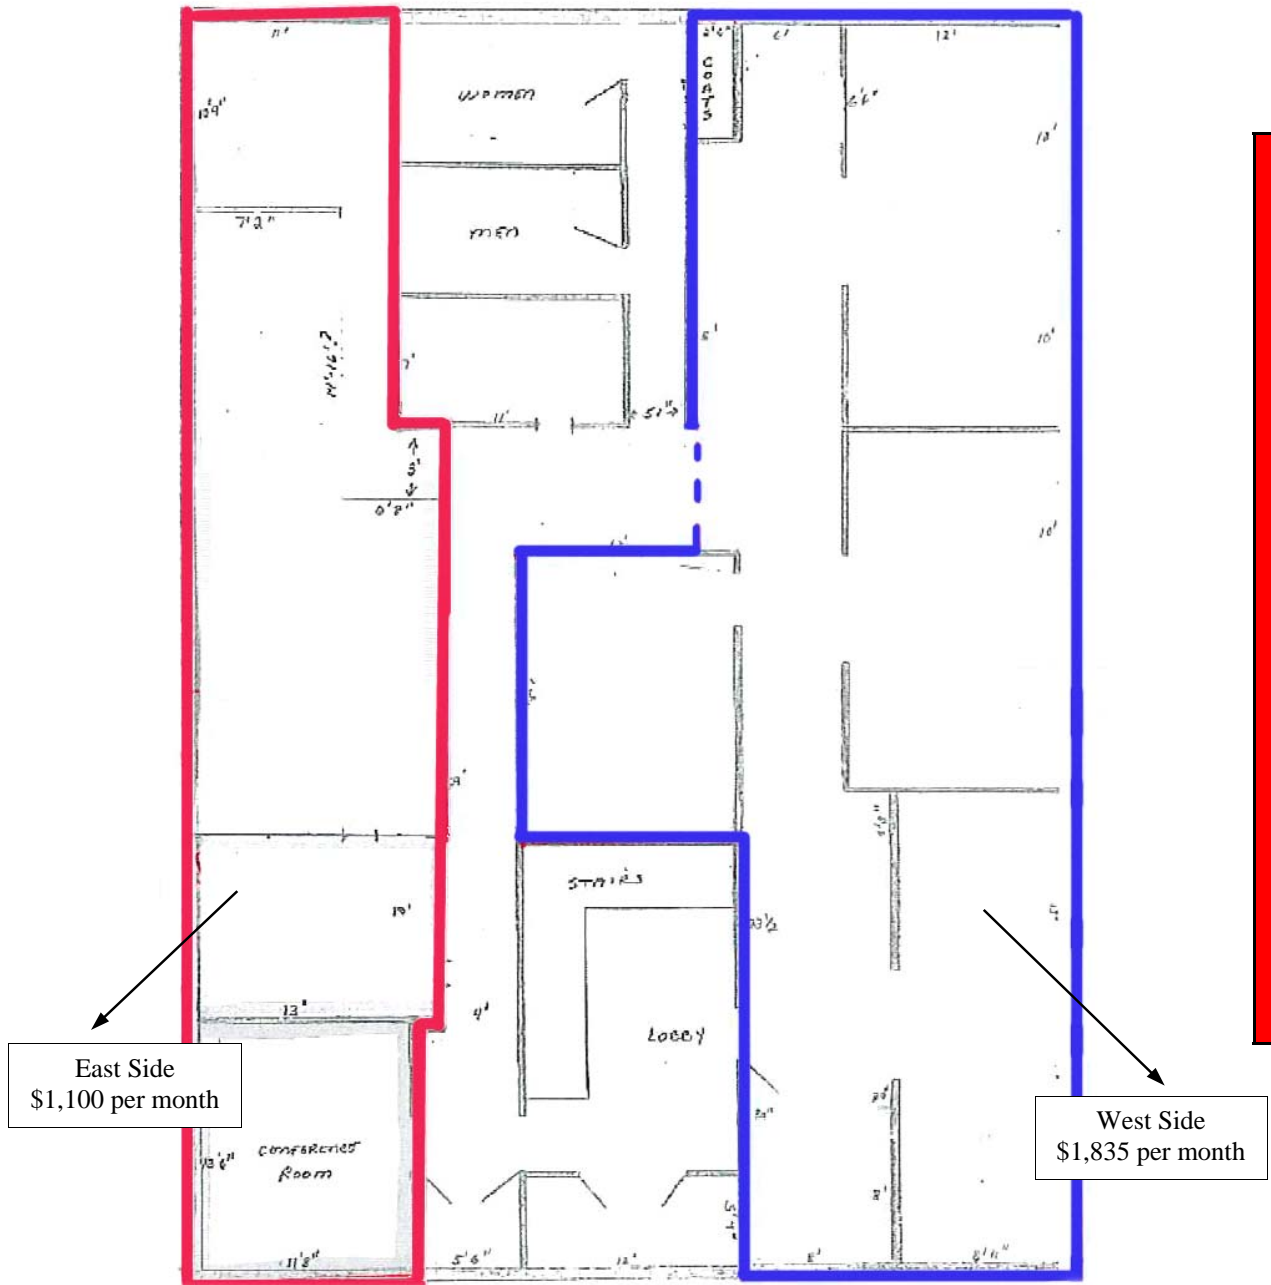

3946 Lindell - Floor Plan for Available Office Space

**DUFFE
NUERNBERGER
REALTY**

1425 South 18th Street
St. Louis, Missouri 63104
(314) 771-5335

CONTACT:

Cindy Washington
(314) 494-6566

cwashington@ndconsulting.com