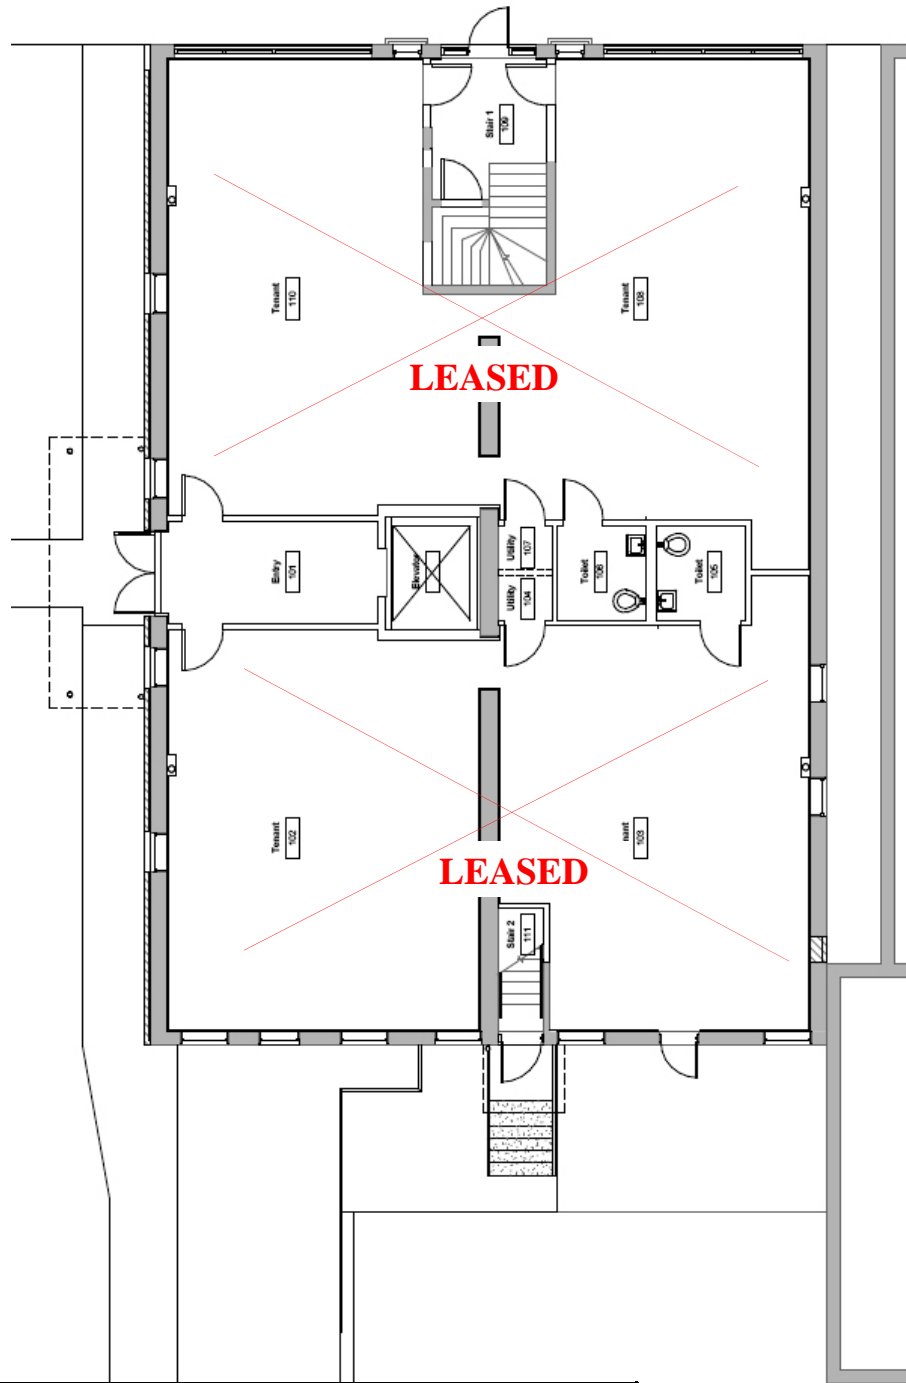

Flyer on the web at: www.dnrealty.com

Neighborhood information at www.restorationstlouis.com

4512-14 Manchester - Ground Level

**DUFFE
NUERNBERGER
REALTY**

1425 South 18th Street
St. Louis, Missouri 63104
(314) 771-5335