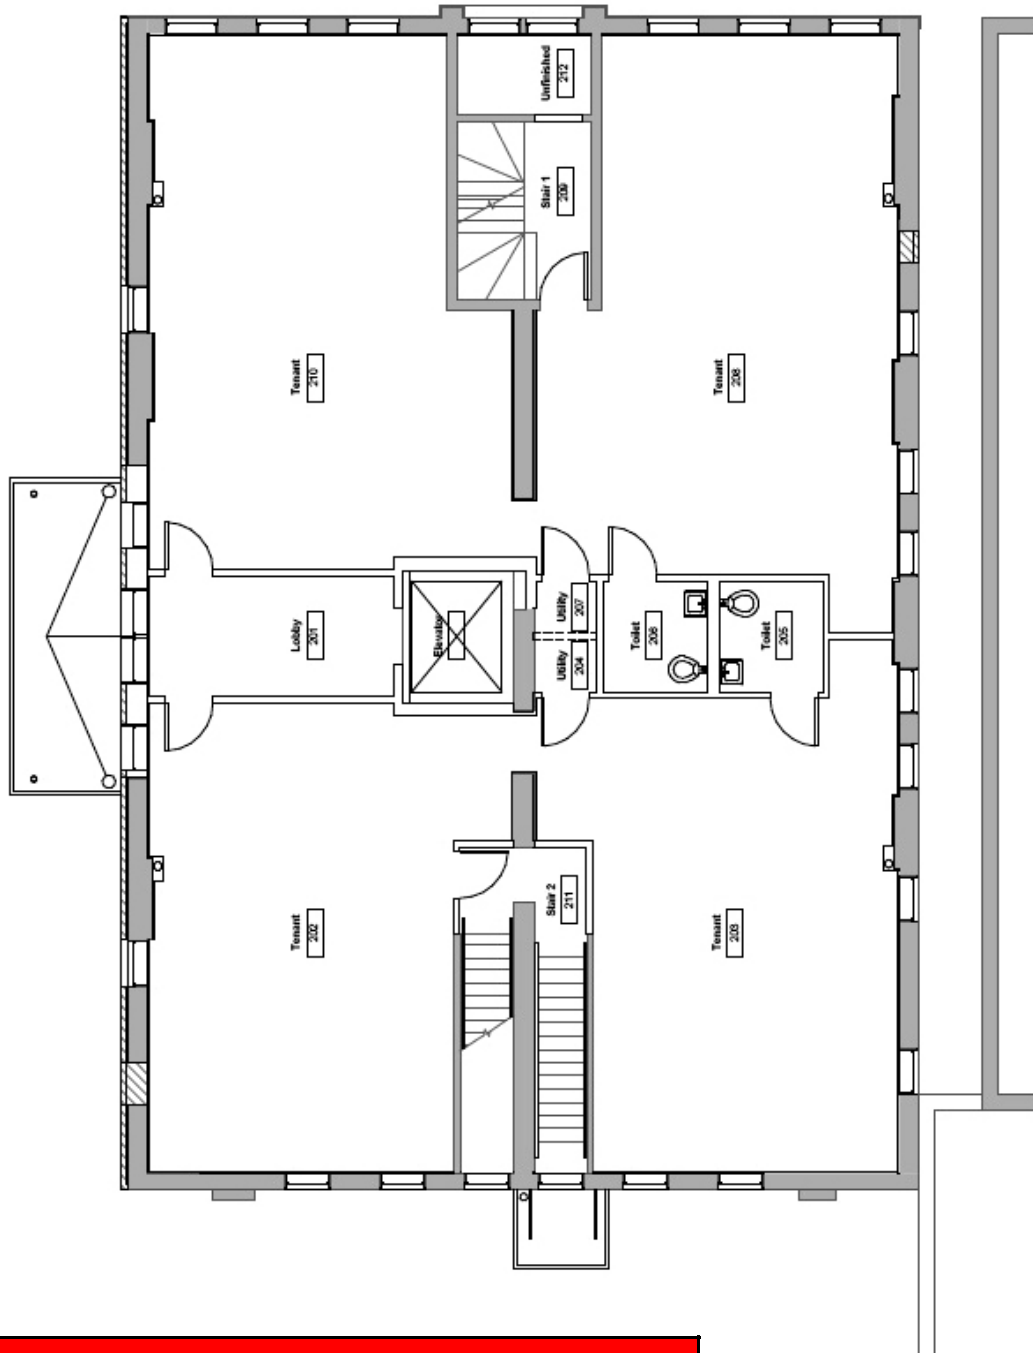

4512-14 Manchester - Level Two

**DUFFE
NUERNBERGER
REALTY**

1425 South 18th Street
St. Louis, Missouri 63104
(314) 771-5335

CONTACT:

Jassen Johnson
(314) 614-6181
jassen@rdallc.net

Cindy Washington
(314) 494-6566
cwashington@ndconsulting.com

Flyer on the web at: www.dnrealty.com

Neighborhood information at www.restorationstlouis.com